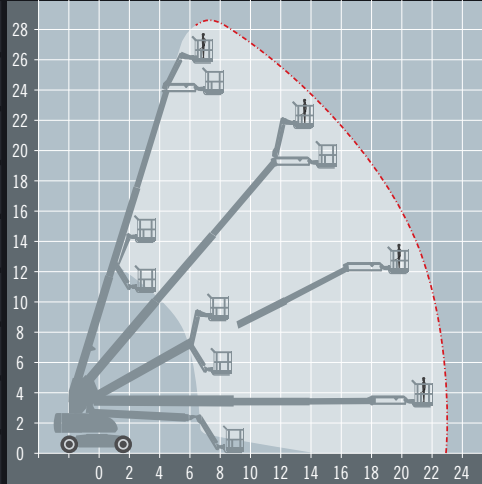

# JLG 860SJ

ALTERNATIVES: Manitou 280TJ+

## Telescopic boom that reaches full height fast

REACH HEIGHT	28.21 m
PLATFORM HEIGHT	26.21 m
HORIZONTAL REACH	22.86 m
STOWED HEIGHT*	3.05 m
LENGTH	12.19 m
WIDTH	2.49 m
PLATFORM SIZE	2.44 x 0.91 m
WEIGHT	17,200 kg
LIFT CAPACITY	230 kg

The JLG 860SJ has the ability to reach its full elevation of 28 metres in just 70 seconds - that's 40% faster than the competition. Its ease of operation and its narrow fixed width chassis makes operating in confined spaces easy.